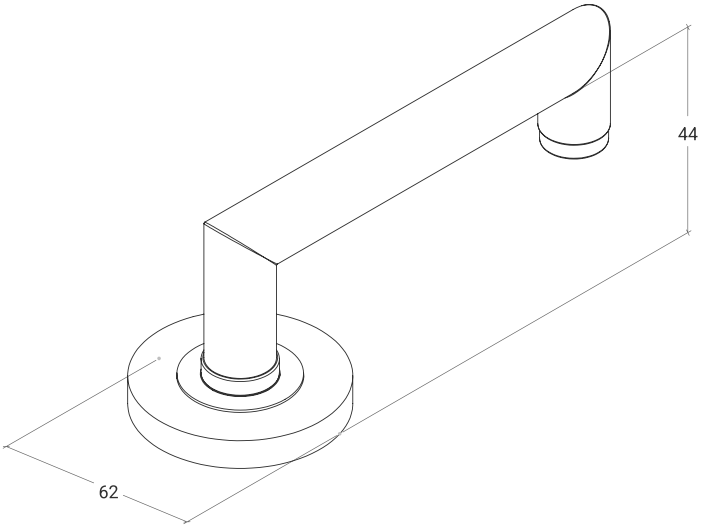

Bellevue Lever with Return

The Bellevue Lever with Return mirrors the elevated detailing and considered proportions of the complete Bellevue collection, allowing for a cohesive hardware story throughout the home. Its minimalist silhouette and premium materiality create a sophisticated balance between classic refinement and modern simplicity.