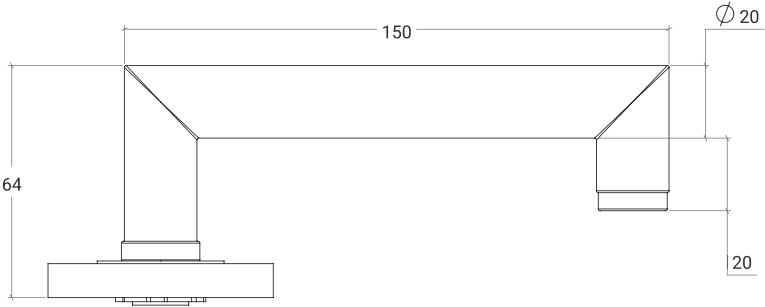

Bellevue Lever with Return

The Bellevue Lever with Return mirrors the elevated detailing and considered proportions of the complete Bellevue collection, allowing for a cohesive hardware story throughout the home. Its minimalist silhouette and premium materiality create a sophisticated balance between classic refinement and modern simplicity.