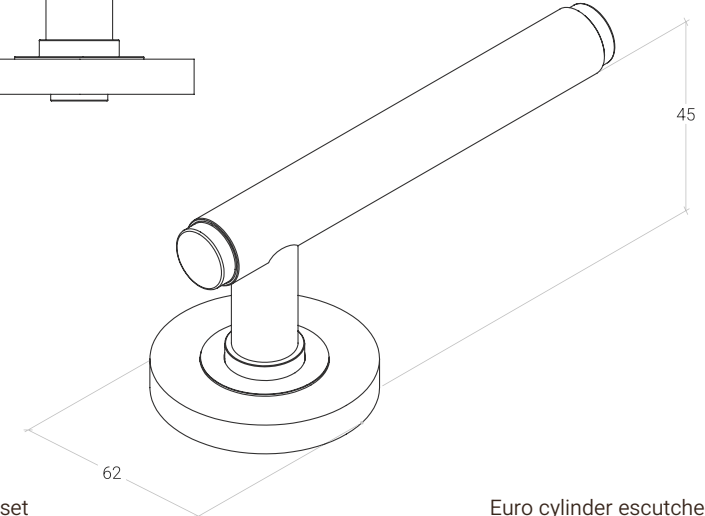

Privacy thumb turn set

Euro cylinder escutcheon set

Passage lever set, Tubular Latch

- Each passage lever set includes:
- 1 x Lever handle set
- 1 x Tubular latch set
- 1 x Tubular Latch Forend plate
- 1 x Strike plate
- 1 x dust box
- Colour matched installation hardware

Privacy lever set, Tubular Latch

- Each privacy lever set includes:
- 1 x Lever handle set
- 1 x Tubular latch
- 1 x Tubular lock
- 1 x Privacy thumb turn set
- 1 x Tubular Latch Forend and striker set
- 1 x Tubular Lock Forend and striker set
- 2 x dust box
- Colour matched installation hardware

Please note: Euro key barrel not supplied and must be purchased elsewhere

www.momohandles.com.au | 1300 222 550