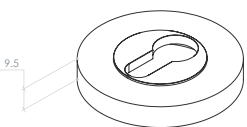

Entrance lever set

- Each entrance lever set includes:
- 1 x Lever handle set
- 1 x Mortice lock
- 1 x Euro cylinder escutcheon set
- 1 x Mortice lock forend plate
- 1 x Mortice lock strike plate
- 1 x Mortice lock dust box
- Colour matched installation hardware

Lever Set

MO
MO
HANDLES

Privacy thumb turn set

Euro cylinder escutcheon set

Passage lever set, Tubular Latch

- Each passage lever set includes:
- 1 x Lever handle set
- 1 x Tubular latch set
- 1 x Tubular Latch Forend plate
- 1 x Strike plate
- 1 x dust box
- Colour matched installation hardware

Privacy lever set, Tubular Latch

- Each privacy lever set includes:
- 1 x Lever handle set
- 1 x Tubular latch
- 1 x Tubular lock
- 1 x Privacy thumb turn set
- 1 x Tubular Latch Forend and striker set
- 1 x Tubular Lock Forend and striker set
- 2 x dust box
- Colour matched installation hardware