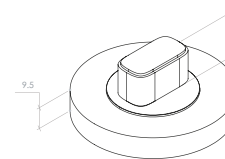

Privacy lever set

- Each privacy lever set includes:
- 1 x Lever handle set
- 1 x Mortice lock with privacy cam
- 1 x Privacy thumb turn set
- 1 x Mortice lock forend plate
- 1 x Mortice lock strike plate
- 1 x Mortice lock dust box
- Colour matched installation hardware

Entrance lever set

- Each entrance lever set includes:
- 1 x Lever handle set
- 1 x Mortice lock
- 1 x Euro cylinder escutcheon set
- 1 x Mortice lock forend plate
- 1 x Mortice lock strike plate
- 1 x Mortice lock dust box
- Colour matched installation hardware

Lever Set

MO
MO
HANDLES

Privacy thumb turn set

Euro cylinder escutcheon set

Passage lever set, Tubular Latch

- Each passage lever set includes:
- 1 x Lever handle set
- 1 x Tubular latch set
- 1 x Tubular Latch Forend plate
- 1 x Strike plate
- 1 x dust box
- Colour matched installation hardware