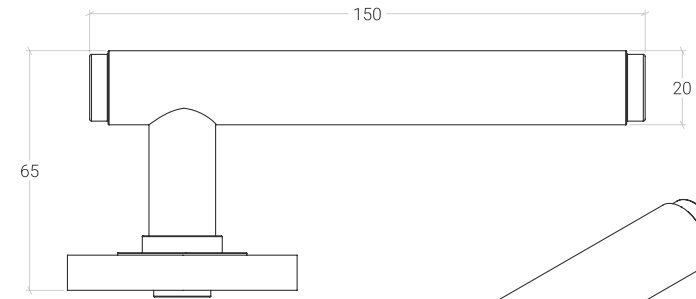

Lever Set

MO
MO
HANDLES