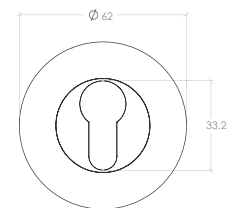

Entrance lever set

- Each entrance lever set includes:
- 1 x Lever handle set
- 1 x Mortice lock
- 1 x Euro cylinder escutcheon set
- 1 x Mortice lock forend plate
- 1 x Mortice lock strike plate
- 1 x Mortice lock dust box
- Colour matched installation hardware

Lever Set

MO
MO
HANDLES

Privacy thumb turn set

Euro cylinder escutcheon set

Passage lever set, Tubular Latch

- Each passage lever set includes:
- 1 x Lever handle set
- 1 x Tubular latch set
- 1 x Tubular Latch Forend plate
- 1 x Strike plate
- 1 x dust box
- Colour matched installation hardware

Privacy lever set, Tubular Latch

- Each privacy lever set includes:
- 1 x Lever handle set
- 1 x Tubular latch
- 1 x Tubular lock
- 1 x Privacy thumb turn set
- 1 x Tubular Latch Forend and striker set
- 1 x Tubular Lock Forend and striker set
- 2 x dust box
- Colour matched installation hardware