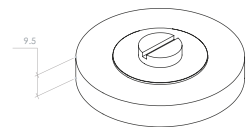

Entrance lever set

- Each entrance lever set includes:
- 1 x Lever handle set
- 1 x Mortice lock
- 1 x Euro cylinder escutcheon set
- 1 x Mortice lock forend plate
- 1 x Mortice lock strike plate
- 1 x Mortice lock dust box
- Colour matched installation hardware

Lever Set

MO
MO
HANDLES

Privacy thumb turn set

Euro cylinder escutcheon set

Passage lever set, Tubular Latch

- Each passage lever set includes:
- 1 x Lever handle set
- 1 x Tubular latch set
- 1 x Tubular Latch Forend plate
- 1 x Strike plate
- 1 x dust box
- Colour matched installation hardware

Privacy lever set, Tubular Latch

- Each privacy lever set includes:
- 1 x Lever handle set
- 1 x Tubular latch
- 1 x Tubular lock
- 1 x Privacy thumb turn set
- 1 x Tubular Latch Forend and striker set
- 1 x Tubular Lock Forend and striker set
- 2 x dust box
- Colour matched installation hardware