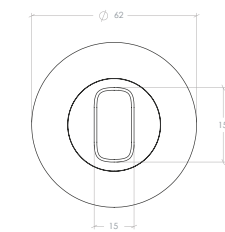

Entrance lever set

- Each entrance lever set includes:
- 1 x Lever handle set
- 1 x Mortice lock
- 1 x Euro cylinder escutcheon set
- 1 x Mortice lock forend plate
- 1 x Mortice lock strike plate
- 1 x Mortice lock dust box
- Colour matched installation hardware

Lever Set

MO
MO
HANDLES

Privacy thumb turn set

Euro cylinder escutcheon set

Passage lever set, Tubular Latch

- Each passage lever set includes:
- 1 x Lever handle set
- 1 x Tubular latch set
- 1 x Tubular Latch Forend plate
- 1 x Strike plate
- 1 x dust box
- Colour matched installation hardware