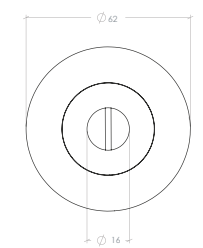

Lever Set

MO
MO
HANDLES

Privacy thumb turn set

Euro cylinder escutcheon set

Passage lever set, Tubular Latch

- Each passage lever set includes:
- 1 x Lever handle set
- 1 x Tubular latch set
- 1 x Tubular Latch Forend plate
- 1 x Strike plate
- 1 x dust box
- Colour matched installation hardware