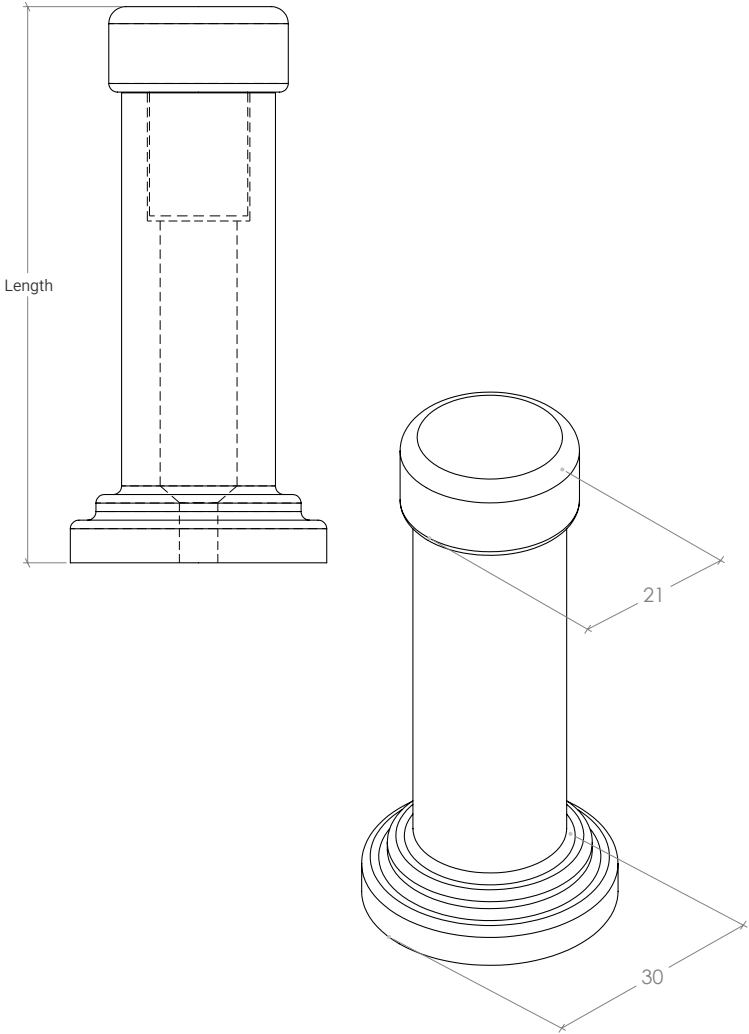

Door Stops

STYLES	65.1mm Door Stop: MHSBDS 85mm Door Stop: MHDS85
--------	---

FINISHES	 Brushed Satin Brass (BSB)	 Dull Brushed Nickel (DBR)	 Matt Black (MBL)	 Bronze (BNZ)
	 Dark Brushed Brass (DBB)	 Dark Bronze (DKB)	 Gunmetal (GNM)	

Part Number	Length	Base Diameter	Top Diameter
MHSBDS	65.1	30	21
MHDS85	85	30	21