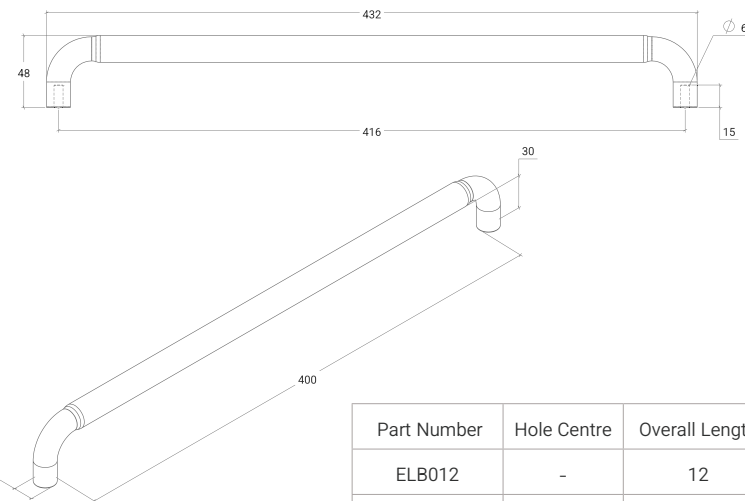

STYLES	12mm Cylinder Knob: ELB012 160mm D Handle: ELB160 320mm D Handle: ELB320 608mm D Handle: ELB608 416mm Appliance Pull: ELB416AP			
FINISHES	Brushed Satin Brass (BSB)	Dull Brushed Nickel (DBR)	Dark Brushed Brass (DBB)	Bronze (BNZ)

Cylinder Knob

D Handle

Appliance Pull

Part Number	Hole Centre	Overall Length	Inner Length	Projection
ELB012	-	12	-	33
ELB160	160	170	150	34
ELB320	320	330	310	34
ELB608	608	618	598	34
ELB416AP	416	432	400	48