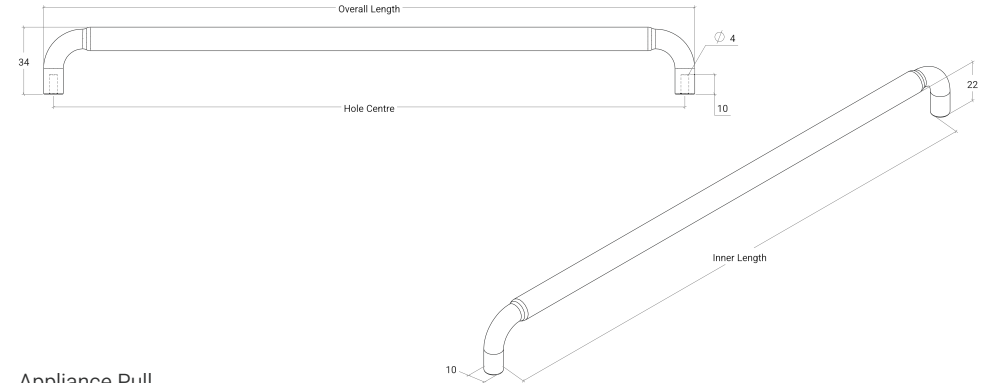

Elba

The Elba Handle Range is a refined contemporary collection distinguished by its soft geometry and elevated proportions. Featuring gently rounded corners and a subtly stepped, thicker centre profile, Elba delivers both visual softness and a comfortable tactile experience across modern cabinetry applications.

STYLES	12mm Cylinder Knob: ELB012 160mm D Handle: ELB160 320mm D Handle: ELB320 608mm D Handle: ELB608 416mm Appliance Pull: ELB416AP			
FINISHES	Brushed Satin Brass (BSB)	Dull Brushed Nickel (DBR)	Dark Brushed Brass (DBB)	Bronze (BNZ)

Cylinder Knob

D Handle

Appliance Pull

Part Number	Hole Centre	Overall Length	Inner Length	Projection
ELB012	-	12	-	33
ELB160	160	170	150	34
ELB320	320	330	310	34
ELB608	608	618	598	34
ELB416AP	416	432	400	48