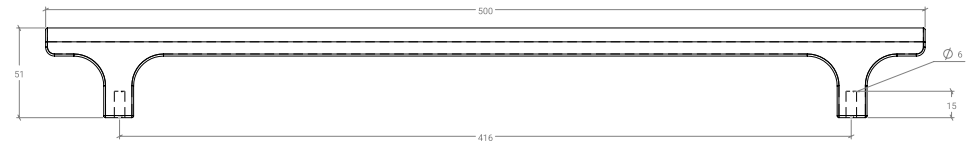

# Hinoki Wood Big

The Hinoki Wood handle is distinguished by its balanced forms and minimalist spirit. Sturdy yet lightweight, elegant yet functional, it offers an exceptionally comfortable grip thanks to its smooth texture and Asian-inspired contours. The big version fits effortlessly on larger doors.

STYLES	416mm D Handle: HIN0682.416   832mm D Handle: HIN0682.832
--------	-----------------------------------------------------------

FINISHES	<span style="display: inline-block; width: 15px; height: 15px; background-color: #8B4513; margin-right: 5px;"></span> Oak (OAK) <span style="display: inline-block; width: 15px; height: 15px; background-color: #4B3621; margin-left: 20px; margin-right: 5px;"></span> Walnut (WN)
----------	--------------------------------------------------------------------------------------------------------------------------------------------------------------------------------------------------------------------------------------------------------------------------------------

D Handle

Part Number	Hole Centre	Overall Length	Inner Length	Projection
HIN0682.416	416	500	399	51
HIN0682.832	416 x2	916	399 x2	51