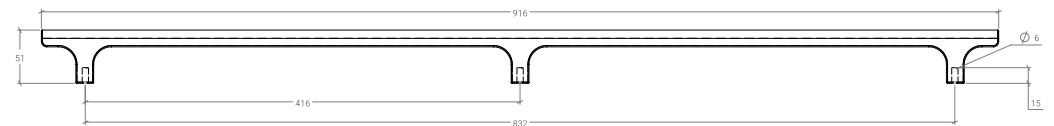

# Hinoki Wood Big

The Hinoki Wood handle is distinguished by its balanced forms and minimalist spirit. Sturdy yet lightweight, elegant yet functional, it offers an exceptionally comfortable grip thanks to its smooth texture and Asian-inspired contours. The big version fits effortlessly on larger doors.

STYLES	416mm D Handle: HIN0682.416   832mm D Handle: HIN0682.832
--------	-----------------------------------------------------------

FINISHES	<span style="display: inline-block; width: 15px; height: 15px; background-color: #8B4513; margin-right: 5px;"></span> Oak (OAK) <span style="display: inline-block; width: 15px; height: 15px; background-color: #4B3621; margin-left: 20px; margin-right: 5px;"></span> Walnut (WN)
----------	--------------------------------------------------------------------------------------------------------------------------------------------------------------------------------------------------------------------------------------------------------------------------------------

D Handle

Part Number	Hole Centre	Overall Length	Inner Length	Projection
HIN0682.416	416	500	399	51
HIN0682.832	416 x2	916	399 x2	51