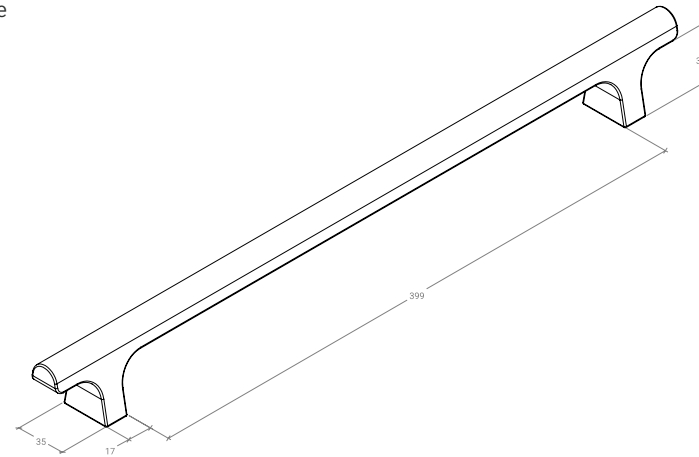

# Hinoki Wood Big

The Hinoki Wood handle is distinguished by its balanced forms and minimalist spirit. Sturdy yet lightweight, elegant yet functional, it offers an exceptionally comfortable grip thanks to its smooth texture and Asian-inspired contours. The big version fits effortlessly on larger doors.

STYLES	416mm D Handle: HIN0682.416   832mm D Handle: HIN0682.832
--------	-----------------------------------------------------------

FINISHES	<span style="display: inline-block; width: 15px; height: 15px; background-color: #8B4513; margin-right: 5px;"></span> Oak (OAK) <span style="display: inline-block; width: 15px; height: 15px; background-color: #4B3621; margin-left: 20px; margin-right: 5px;"></span> Walnut (WN)
----------	--------------------------------------------------------------------------------------------------------------------------------------------------------------------------------------------------------------------------------------------------------------------------------------

D Handle

Part Number	Hole Centre	Overall Length	Inner Length	Projection
HIN0682.416	416	500	399	51
HIN0682.832	416 x2	916	399 x2	51