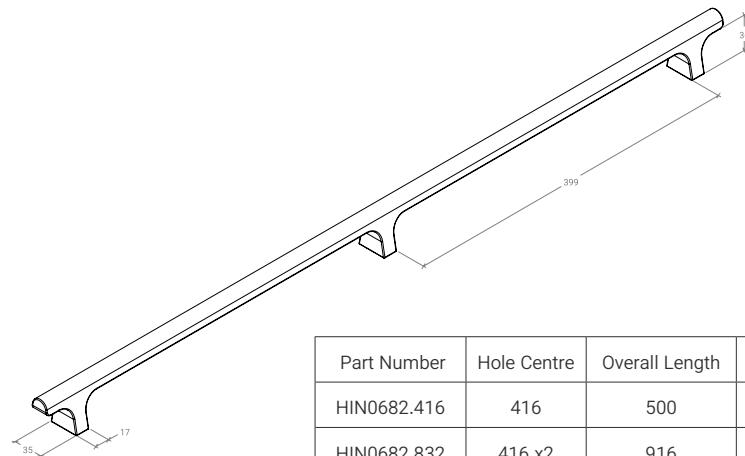

# Hinoki Wood Big

The Hinoki Wood handle is distinguished by its balanced forms and minimalist spirit. Sturdy yet lightweight, elegant yet functional, it offers an exceptionally comfortable grip thanks to its smooth texture and Asian-inspired contours. The big version fits effortlessly on larger doors.

STYLES	416mm D Handle: HIN0682.416   832mm D Handle: HIN0682.832
--------	-----------------------------------------------------------

FINISHES	<span style="display: inline-block; width: 15px; height: 15px; background-color: #8B4513; margin-right: 5px;"></span> Oak (OAK) <span style="display: inline-block; width: 15px; height: 15px; background-color: #4B3621; margin-left: 20px; margin-right: 5px;"></span> Walnut (WN)
----------	--------------------------------------------------------------------------------------------------------------------------------------------------------------------------------------------------------------------------------------------------------------------------------------

D Handle

Part Number	Hole Centre	Overall Length	Inner Length	Projection
HIN0682.416	416	500	399	51
HIN0682.832	416 x2	916	399 x2	51