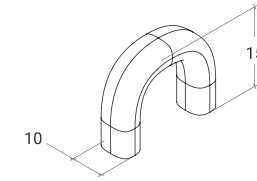

Liora

The Liora Handle Range is a soft and sophisticated collection defined by its rounded D-handle silhouette and smooth, flowing corners. Designed to bring warmth and refinement to contemporary interiors, Liora balances minimalist simplicity with a gentle architectural presence.

STYLES	32mm Loop Handle: LRA032 160mm D Handle: LRA160 320mm D Handle: LRA320 608mm D Handle: LRA608 416mm Appliance Pull: LRA416AP
--------	---

FINISHES	Brushed Satin Brass (BSB)	Dull Brushed Nickel (DBR)	Matt Black (MBL)	Bronze (BNZ)
	Dark Brushed Brass (DBB)	Matt White (MWH)	Gunmetal (GNM)	

Loop Pull

D Handle

Appliance Pull

Part Number	Hole Centre	Inner Length	Overall Length	Projection
LRA032	32	-	41	33
LRA160	160	151	169	33
LRA320	320	311	329	33
LRA608	608	599	617	33
LRA416AP	416	404	428	48