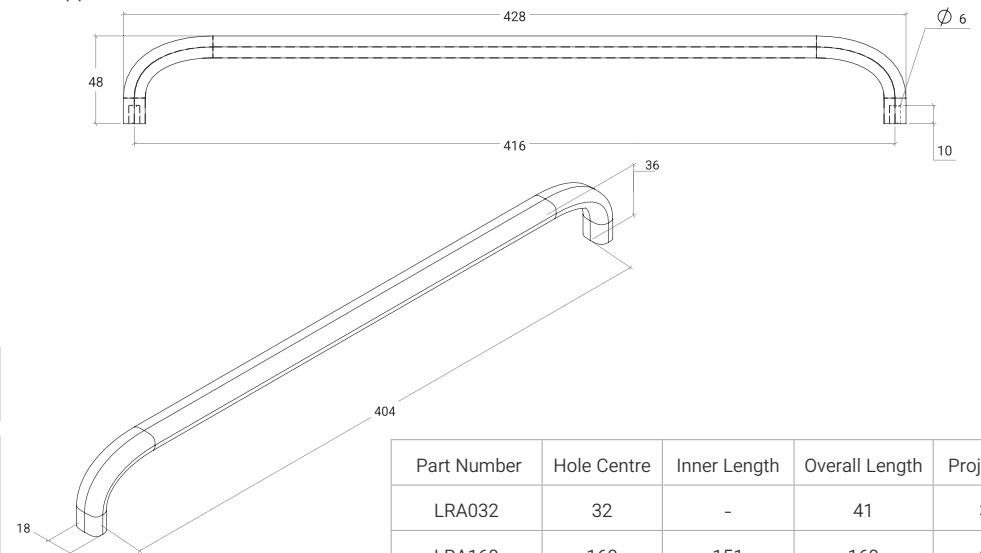

STYLES	32mm Loop Handle: LRA032 160mm D Handle: LRA160 320mm D Handle: LRA320 608mm D Handle: LRA608 416mm Appliance Pull: LRA416AP
--------	---

FINISHES	Brushed Satin Brass (BSB)	Dull Brushed Nickel (DBR)	Matt Black (MBL)	Bronze (BNZ)
	Dark Brushed Brass (DBB)	Matt White (MWH)	Gunmetal (GNM)	

Loop Pull

D Handle

Appliance Pull

Part Number	Hole Centre	Inner Length	Overall Length	Projection
LRA032	32	-	41	33
LRA160	160	151	169	33
LRA320	320	311	329	33
LRA608	608	599	617	33
LRA416AP	416	404	428	48