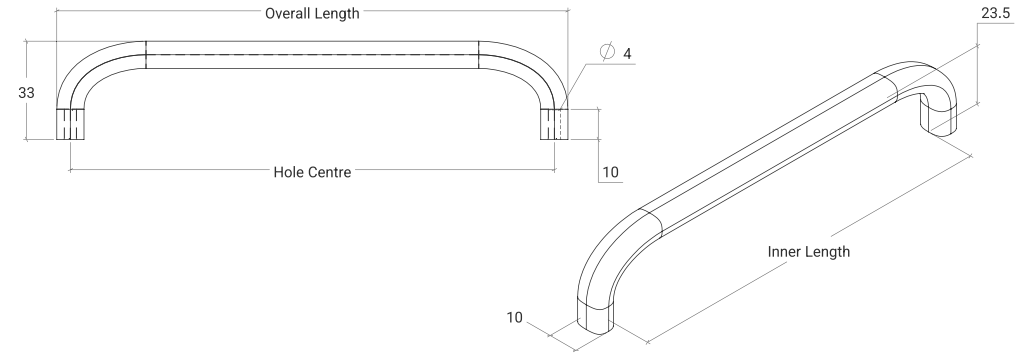

Liora

The Liora Handle Range is a soft and sophisticated collection defined by its rounded D-handle silhouette and smooth, flowing corners. Designed to bring warmth and refinement to contemporary interiors, Liora balances minimalist simplicity with a gentle architectural presence.

STYLES	32mm Loop Handle: LRA032 160mm D Handle: LRA160 320mm D Handle: LRA320 608mm D Handle: LRA608 416mm Appliance Pull: LRA416AP
--------	---

FINISHES	Brushed Satin Brass (BSB)	Dull Brushed Nickel (DBR)	Matt Black (MBL)	Bronze (BNZ)
	Dark Brushed Brass (DBB)	Matt White (MWH)	Gunmetal (GNM)	

Loop Pull

D Handle

Appliance Pull

Part Number	Hole Centre	Inner Length	Overall Length	Projection
LRA032	32	-	41	33
LRA160	160	151	169	33
LRA320	320	311	329	33
LRA608	608	599	617	33
LRA416AP	416	404	428	48