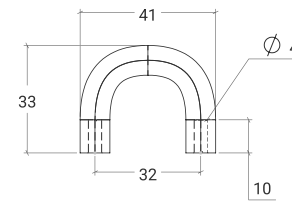

STYLES	32mm Loop Handle: LRA032 160mm D Handle: LRA160 320mm D Handle: LRA320 608mm D Handle: LRA608 416mm Appliance Pull: LRA416AP
--------	---

FINISHES	Brushed Satin Brass (BSB)	Dull Brushed Nickel (DBR)	Matt Black (MBL)	Bronze (BNZ)
	Dark Brushed Brass (DBB)	Matt White (MWH)	Gunmetal (GNM)	

Loop Pull

D Handle

Appliance Pull

Part Number	Hole Centre	Inner Length	Overall Length	Projection
LRA032	32	-	41	33
LRA160	160	151	169	33
LRA320	320	311	329	33
LRA608	608	599	617	33
LRA416AP	416	404	428	48